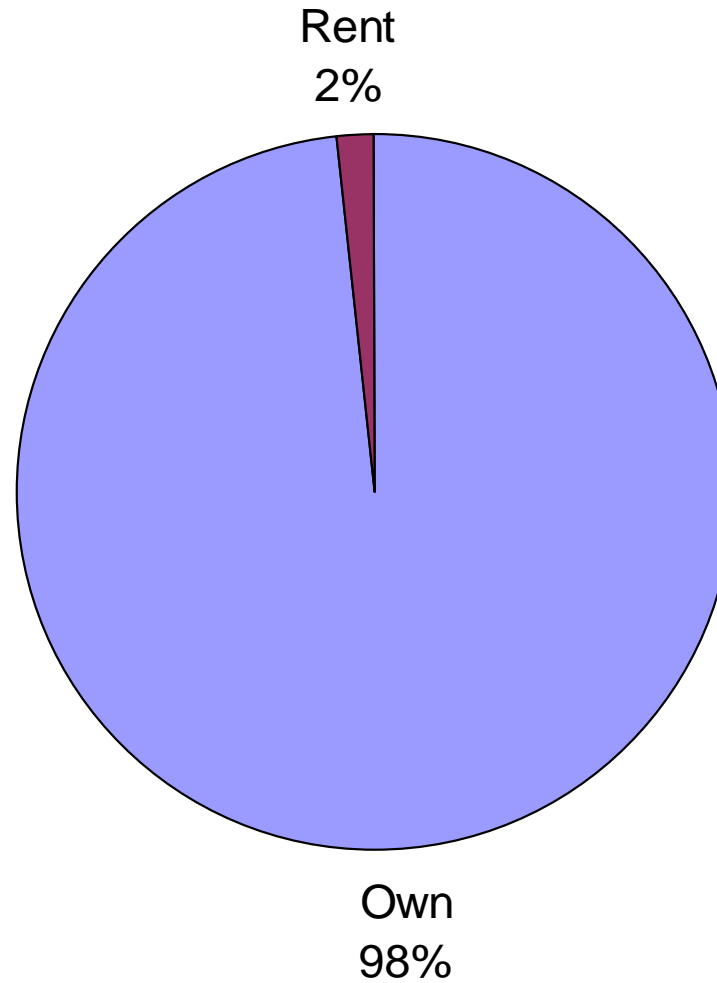

Schools Attended by Genesee Children

Source: Demographic Survey of 246 Students, April 2008

Population of Genesee

<u>Age Category</u>	<u>Surveyed</u>	<u>Pct.</u>	<u>Projected</u>	<u>Average Age</u>
Adults, Age 20+	1,400	78%	1,646	56
Children, Age 0-19	387	22%	455	11
	-----	-----	-----	-----
Total	1,787	100%	2,101	46

Percent of Adults Age 50 and Above = 71%

Household Information

Home Ownership in Genesee

Source: Demographic Survey of 712 Homes, April 2008

When People Moved to Genesee

Source: Demographic Survey of 629 Homes, April 2008