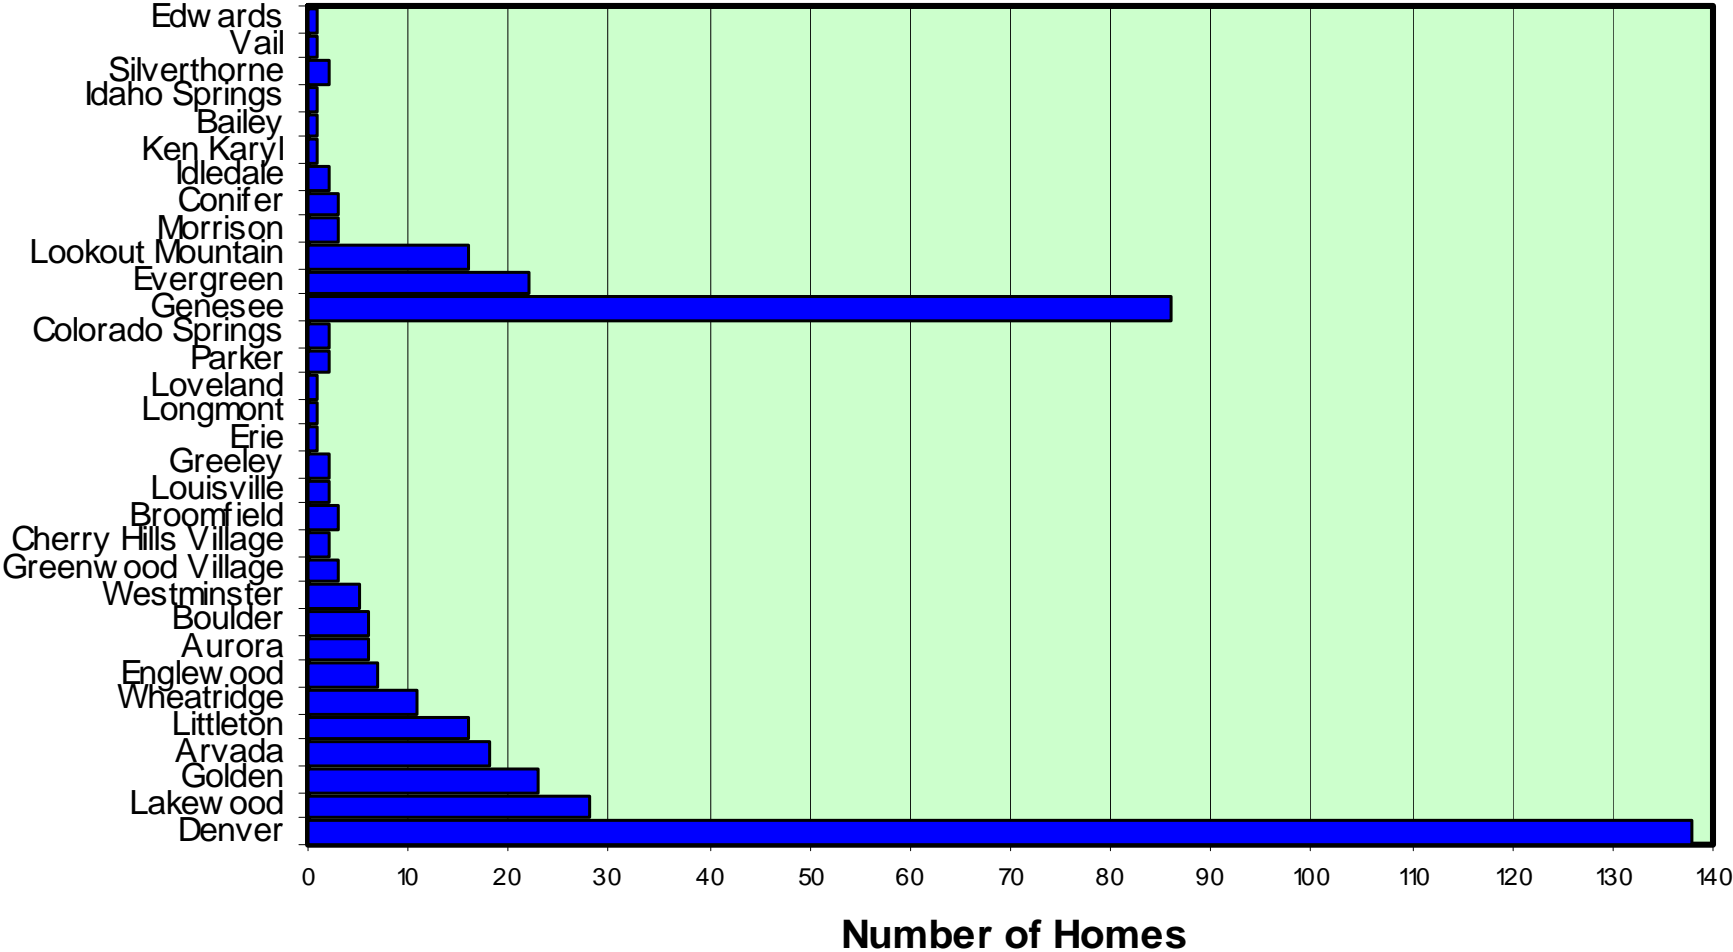

Percent of Adults Age 50 and Above = 71%

Household Information

Home Ownership in Genesee

Source: Demographic Survey of 712 Homes, April 2008

When People Moved to Genesee

Source: Demographic Survey of 629 Homes, April 2008

Average Age of Homebuyers in Genesee

Source: Demographic Survey of 304 Adults in 167 Homes, April 2008

Prior Residence

Source: Demographic Survey of 621 Homes, April 2008

Prior Residence

Source: Demographic Survey of 621 Homes, April 2008

Prior Out-of-State Residence

Source: Demographic Survey of 188 Homes, April 2008

Prior Colorado Residences of Genesee Residents

Source: Demographic Survey of 416 Homes, April 2008

Households of Genesee

- Percent Homes Owner Occupied = 98%
- Average Residents per Home = 2.5
- Percent Homes with Children = 30%
- Percent Single Person Homes = 14%
- Average Age of Homebuyers = 49
- Percent of Out-of-State Buyers = 30%