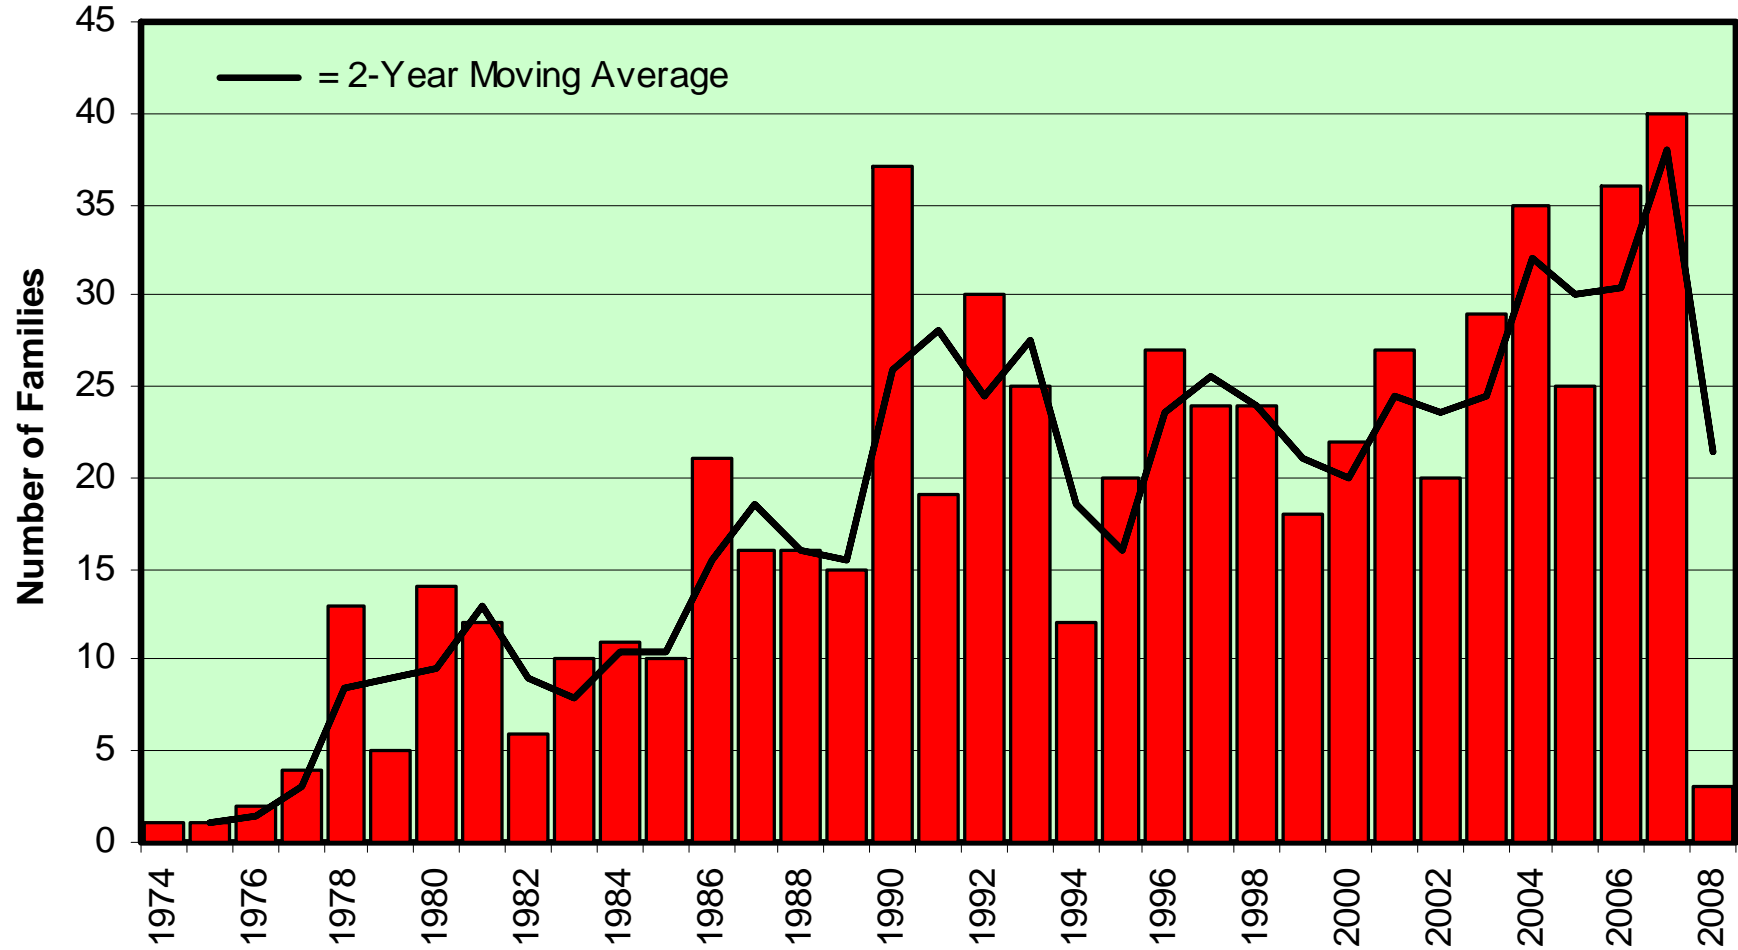

Percent of Adults Age 50 and Above = 71%

Household Information

Home Ownership in Genesee

Source: Demographic Survey of 712 Homes, April 2008

When People Moved to Genesee

Source: Demographic Survey of 629 Homes, April 2008