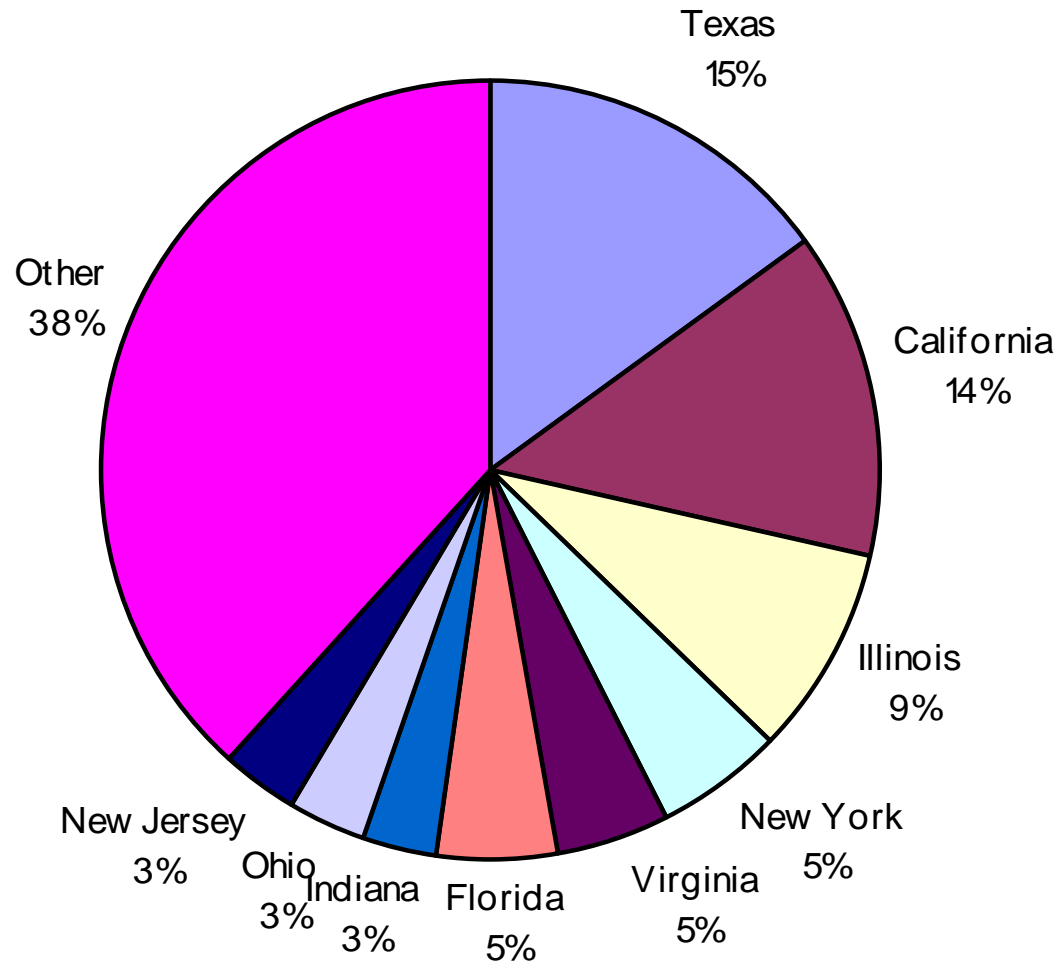

Percent of Adults Age 50 and Above = 71%

Household Information

Home Ownership in Genesee

Source: Demographic Survey of 712 Homes, April 2008

When People Moved to Genesee

Source: Demographic Survey of 629 Homes, April 2008

Average Age of Homebuyers in Genesee

Source: Demographic Survey of 304 Adults in 167 Homes, April 2008

Prior Residence

Source: Demographic Survey of 621 Homes, April 2008

Prior Residence

Source: Demographic Survey of 621 Homes, April 2008

Prior Out-of-State Residence

Source: Demographic Survey of 188 Homes, April 2008

Prior Colorado Residences of Genesee Residents

Source: Demographic Survey of 416 Homes, April 2008

Households of Genesee

- Percent Homes Owner Occupied = 98%
- Average Residents per Home = 2.5
- Percent Homes with Children = 30%
- Percent Single Person Homes = 14%
- Average Age of Homebuyers = 49
- Percent of Out-of-State Buyers = 30%