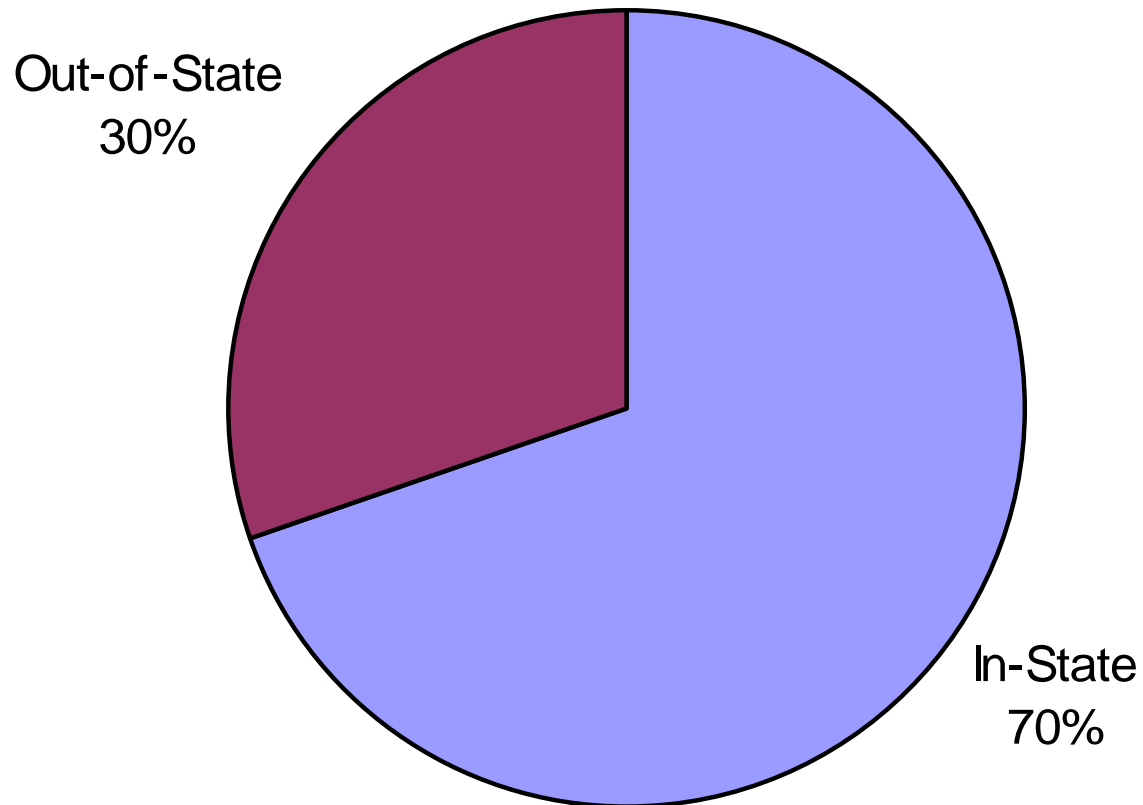

Prior Residence

Source: Demographic Survey of 621 Homes, April 2008