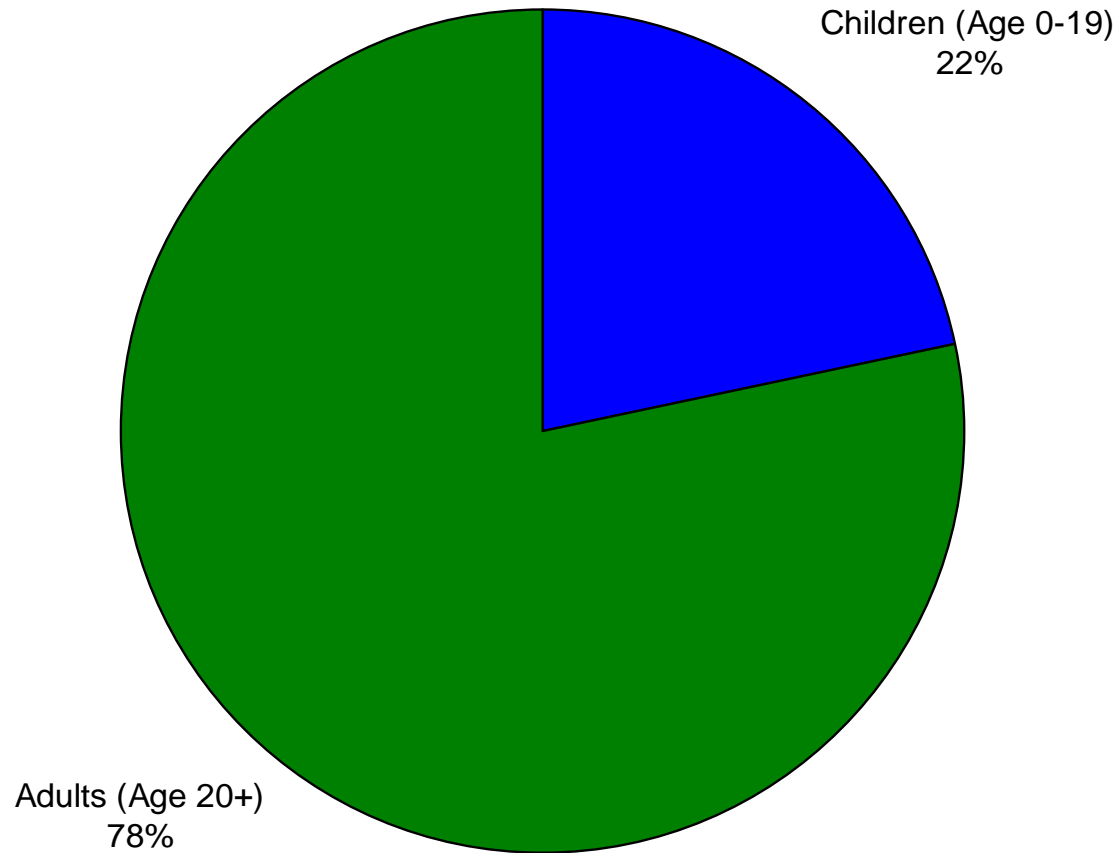

Data Compiler: Bim Stanton

Survey Response

- Total Number of Properties* = 891
- Homes Responded to Survey = 758
- Percent Response to Survey = 85%

* Includes The Preserve

Demographic Survey Response

Source: Demographic Survey of 891 Properties, April 2008

No Response
15%

Responded
85%

Population Information

Adults and Children in Genesee

Source: Demographic Survey of 1,787 Residents, April 2008

Age Distribution in Genesee

Source: Demographic Survey of 1,787 Residents, April 2008

Age Distribution in Genesee

Source: Demographic Survey of 1,787 Residents, April 2008

Age Distribution of Adults in Genesee

Source: Demographic Survey of 1,400 Adults, April 2008

Age Distribution of Adults in Genesee