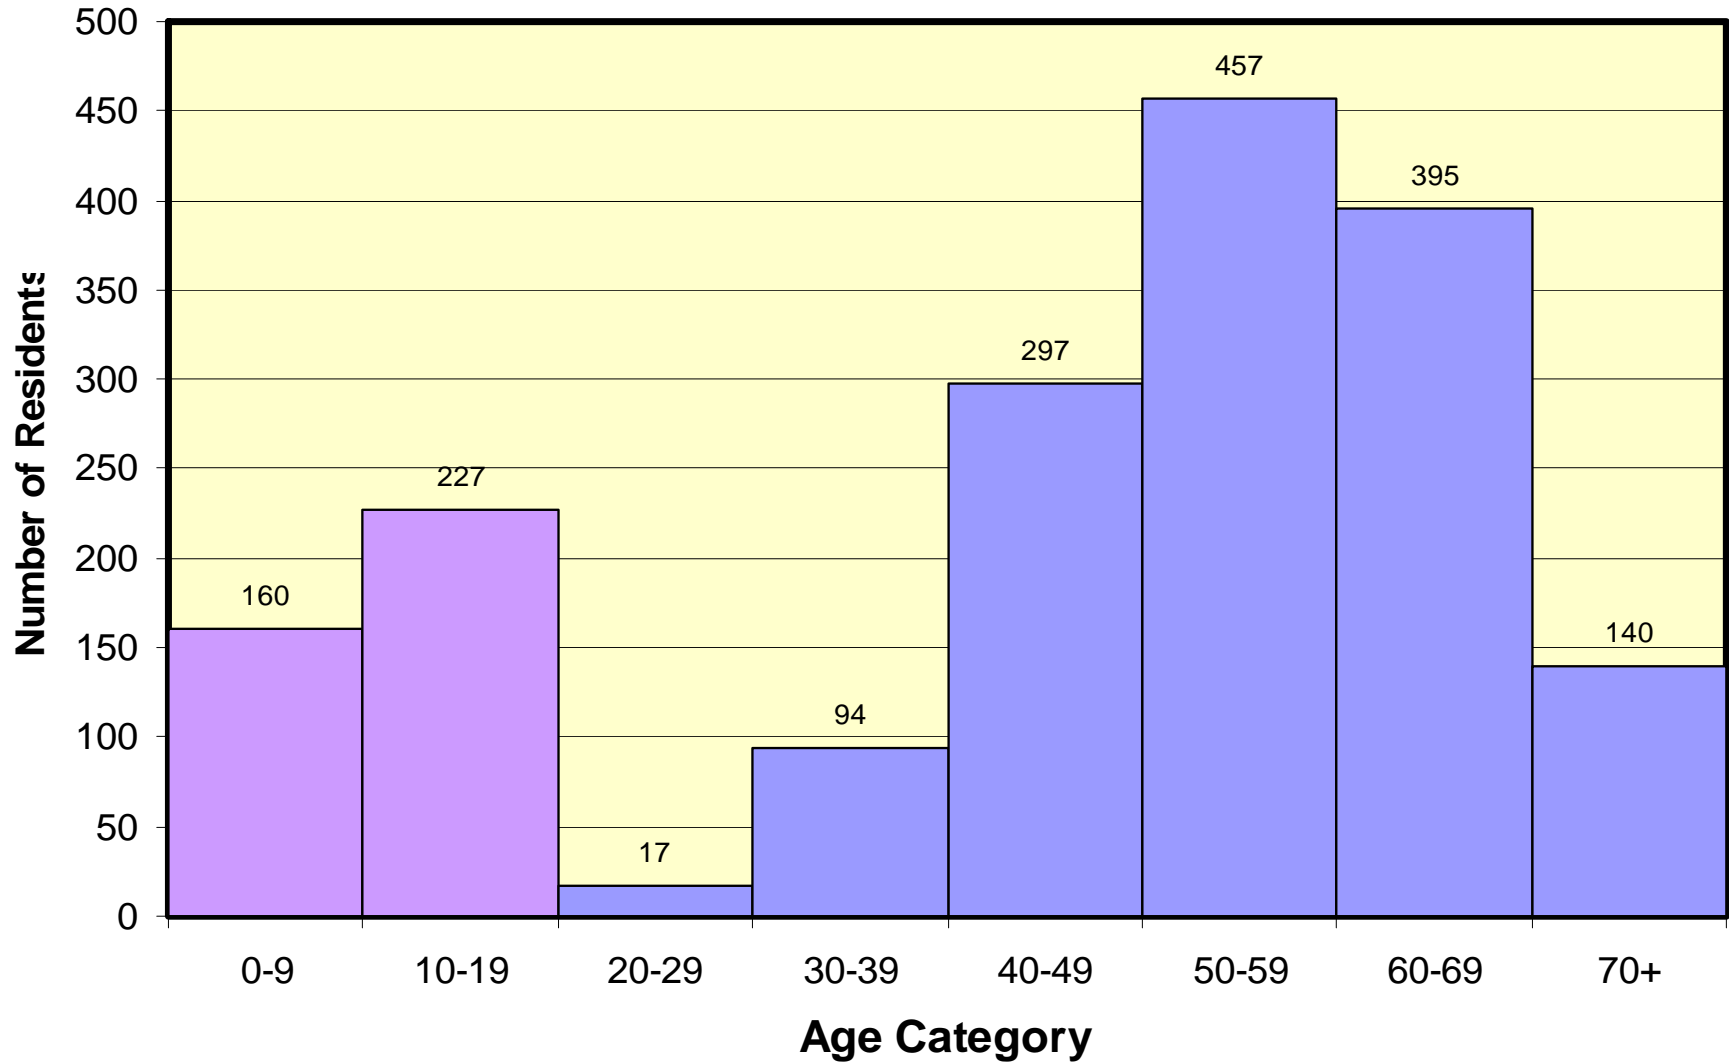

Data Compiler: Bim Stanton

Survey Response

- Total Number of Properties* = 891
- Homes Responded to Survey = 758
- Percent Response to Survey = 85%

* Includes The Preserve

Demographic Survey Response

Source: Demographic Survey of 891 Properties, April 2008

No Response
15%

Responded
85%

Population Information

Adults and Children in Genesee

Source: Demographic Survey of 1,787 Residents, April 2008

Age Distribution in Genesee

Source: Demographic Survey of 1,787 Residents, April 2008

Age Distribution in Genesee

Source: Demographic Survey of 1,787 Residents, April 2008

Age Distribution of Adults in Genesee

Source: Demographic Survey of 1,400 Adults, April 2008

Age Distribution of Adults in Genesee