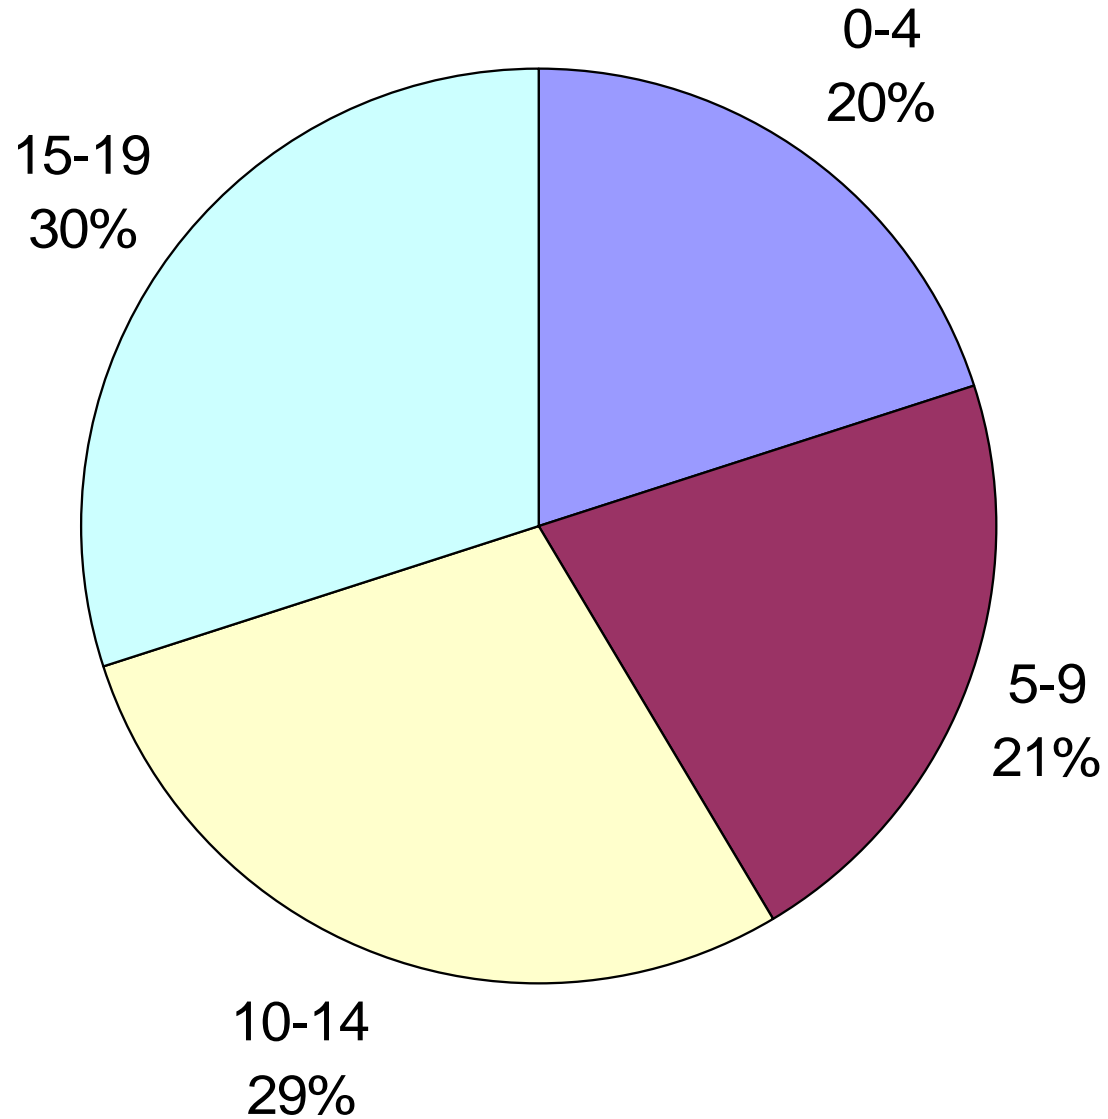

Age Distribution in Genesee

Source: Demographic Survey of 1,787 Residents, April 2008

Age Distribution of Adults in Genesee

Source: Demographic Survey of 1,400 Adults, April 2008

Age Distribution of Adults in Genesee

Source: Demographic Survey of 1,400 Adults, April 2008

Age Distribution of Children in Genesee

Source: Demographic Survey of 387 Children, April 2008

Age Distribution of Children in Genesee

Source: Demographic Survey of 387 Children, April 2008

Schools Attended by Genesee Children

Source: Demographic Survey of 246 Students, April 2008

Population of Genesee

<u>Age Category</u>	<u>Surveyed</u>	<u>Pct.</u>	<u>Projected</u>	<u>Average Age</u>
Adults, Age 20+	1,400	78%	1,646	56
Children, Age 0-19	387	22%	455	11
	-----	-----	-----	-----
Total	1,787	100%	2,101	46