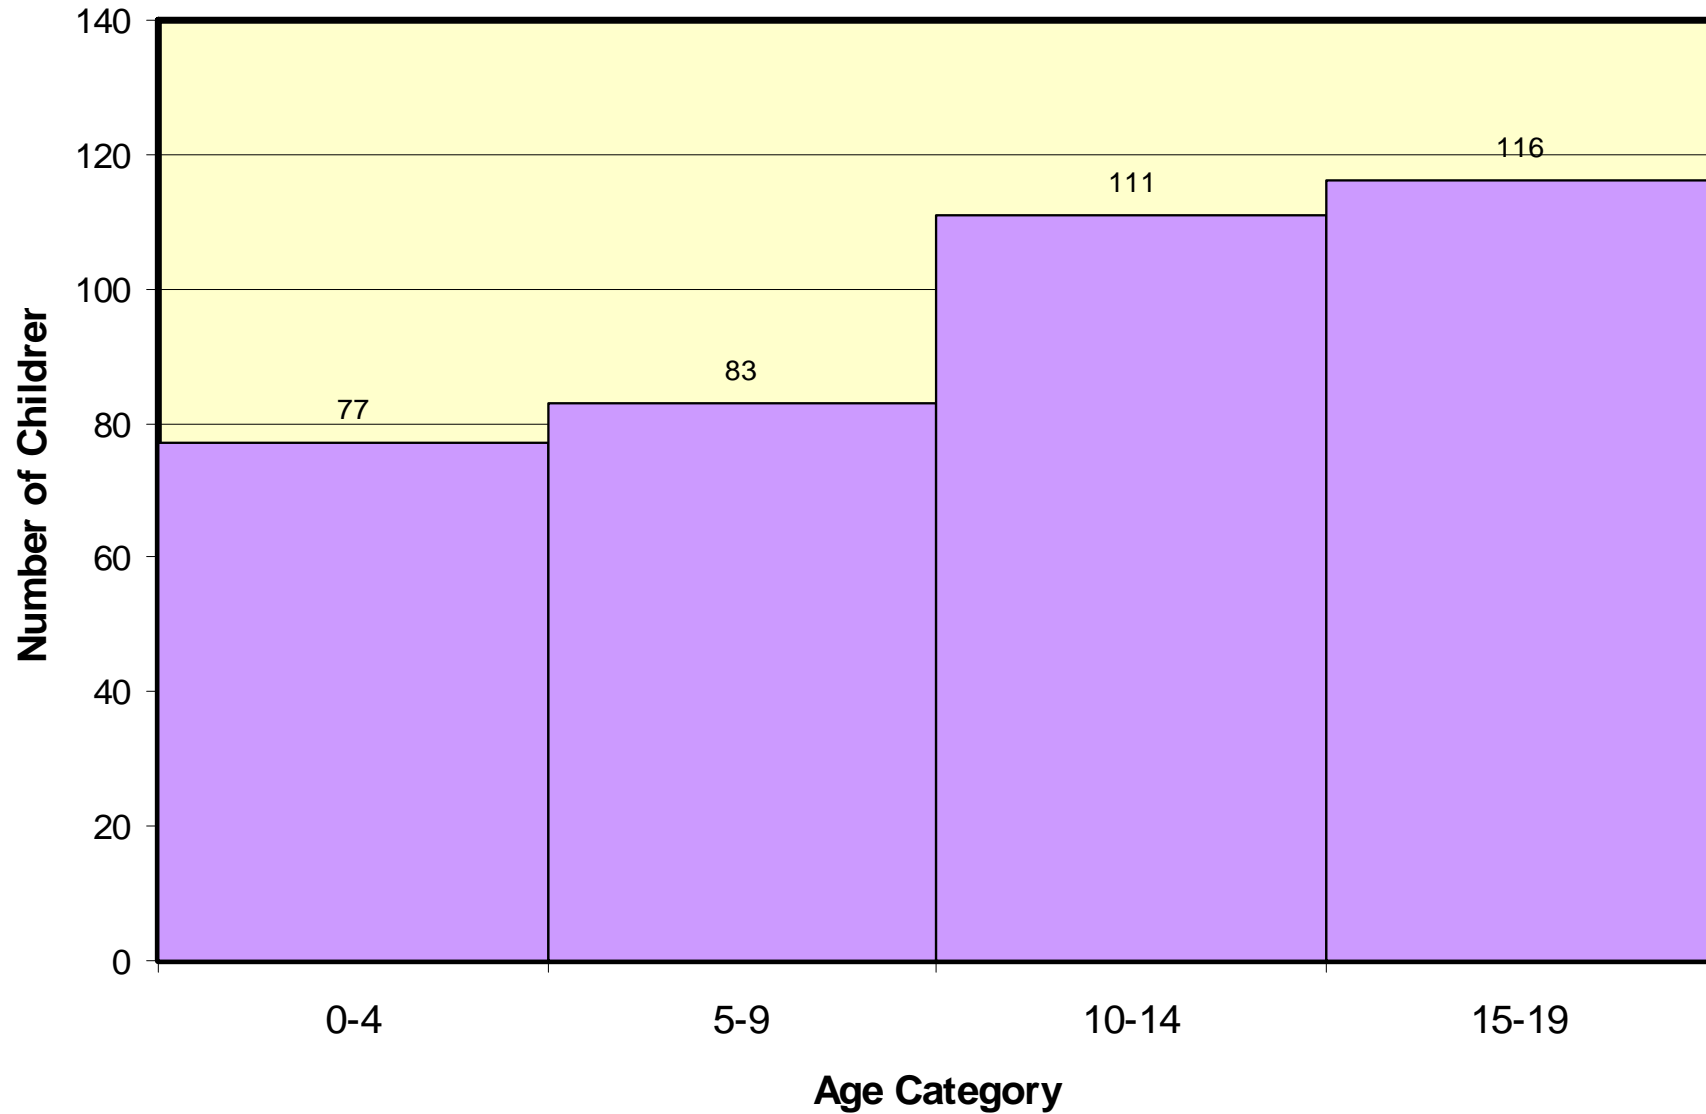

No Response
15%

Responded
85%

Population Information

Adults and Children in Genesee

Source: Demographic Survey of 1,787 Residents, April 2008

Age Distribution in Genesee

Source: Demographic Survey of 1,787 Residents, April 2008

Age Distribution in Genesee

Source: Demographic Survey of 1,787 Residents, April 2008

Age Distribution of Adults in Genesee

Source: Demographic Survey of 1,400 Adults, April 2008

Age Distribution of Adults in Genesee

Source: Demographic Survey of 1,400 Adults, April 2008

Age Distribution of Children in Genesee

Source: Demographic Survey of 387 Children, April 2008

Age Distribution of Children in Genesee

Source: Demographic Survey of 387 Children, April 2008