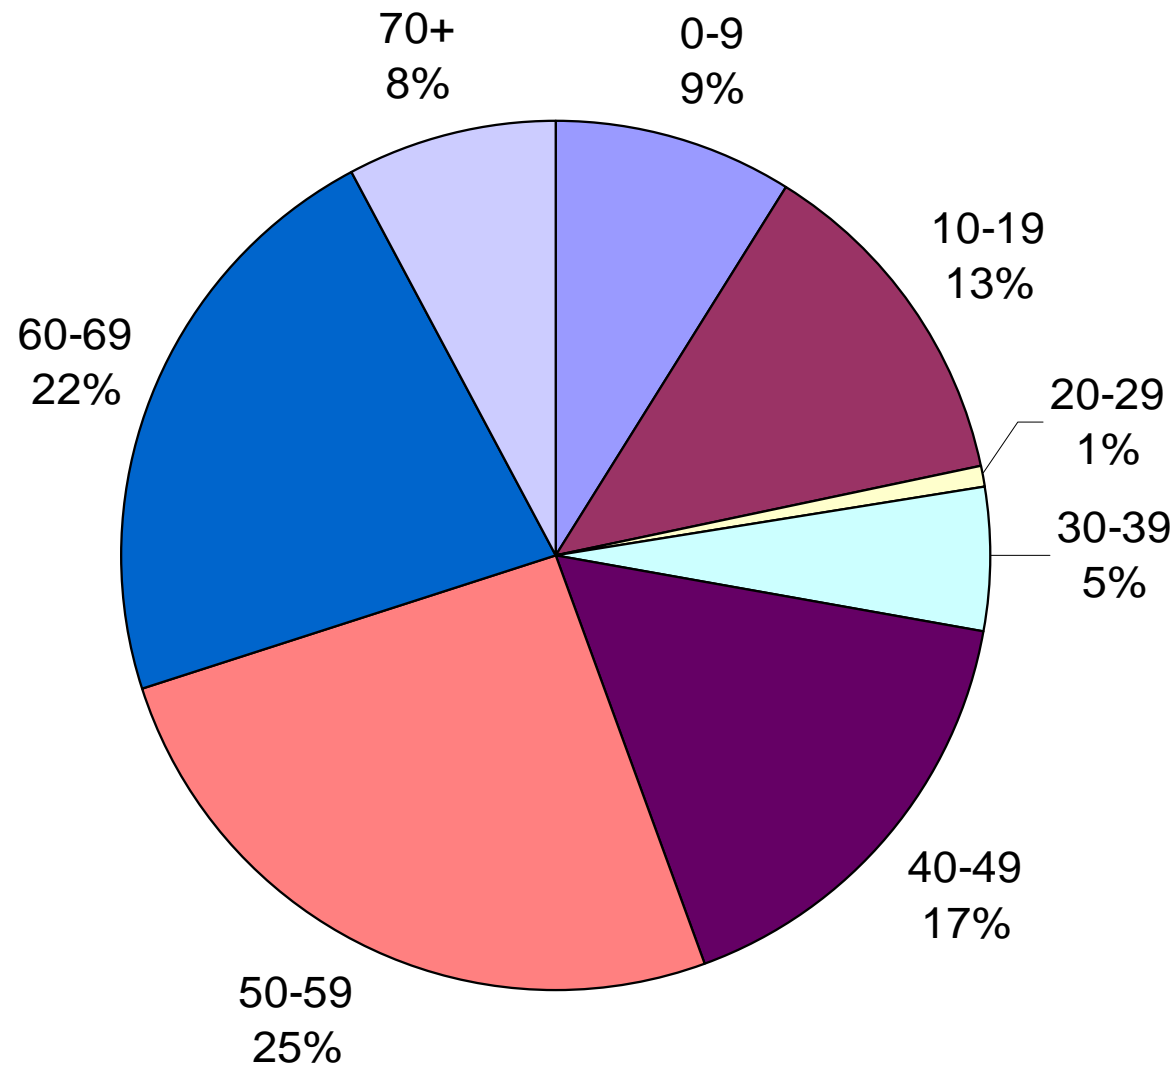

Data Compiler: Bim Stanton

Survey Response

- Total Number of Properties* = 891
- Homes Responded to Survey = 758
- Percent Response to Survey = 85%

* Includes The Preserve

Demographic Survey Response

Source: Demographic Survey of 891 Properties, April 2008

No Response
15%

Responded
85%

Population Information

Adults and Children in Genesee

Source: Demographic Survey of 1,787 Residents, April 2008

Age Distribution in Genesee

Source: Demographic Survey of 1,787 Residents, April 2008

Age Distribution in Genesee

Source: Demographic Survey of 1,787 Residents, April 2008

Age Distribution of Adults in Genesee

Source: Demographic Survey of 1,400 Adults, April 2008

Age Distribution of Adults in Genesee