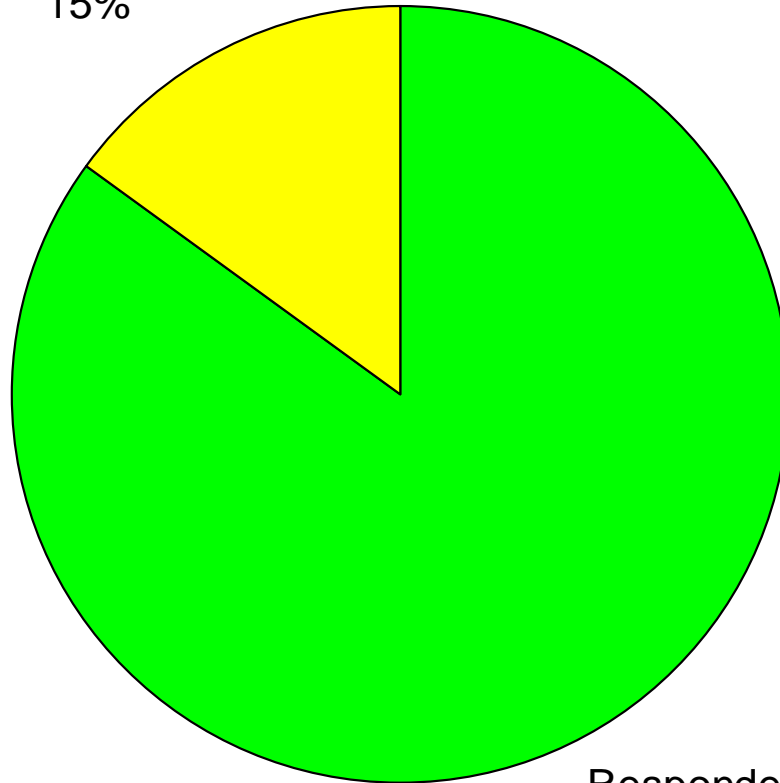

Data Compiler: Bim Stanton

Survey Response

- Total Number of Properties* = 891
- Homes Responded to Survey = 758
- Percent Response to Survey = 85%

* Includes The Preserve

Demographic Survey Response

Source: Demographic Survey of 891 Properties, April 2008

No Response
15%

Responded
85%

Population Information

Adults and Children in Genesee

Source: Demographic Survey of 1,787 Residents, April 2008

Age Distribution in Genesee

Source: Demographic Survey of 1,787 Residents, April 2008