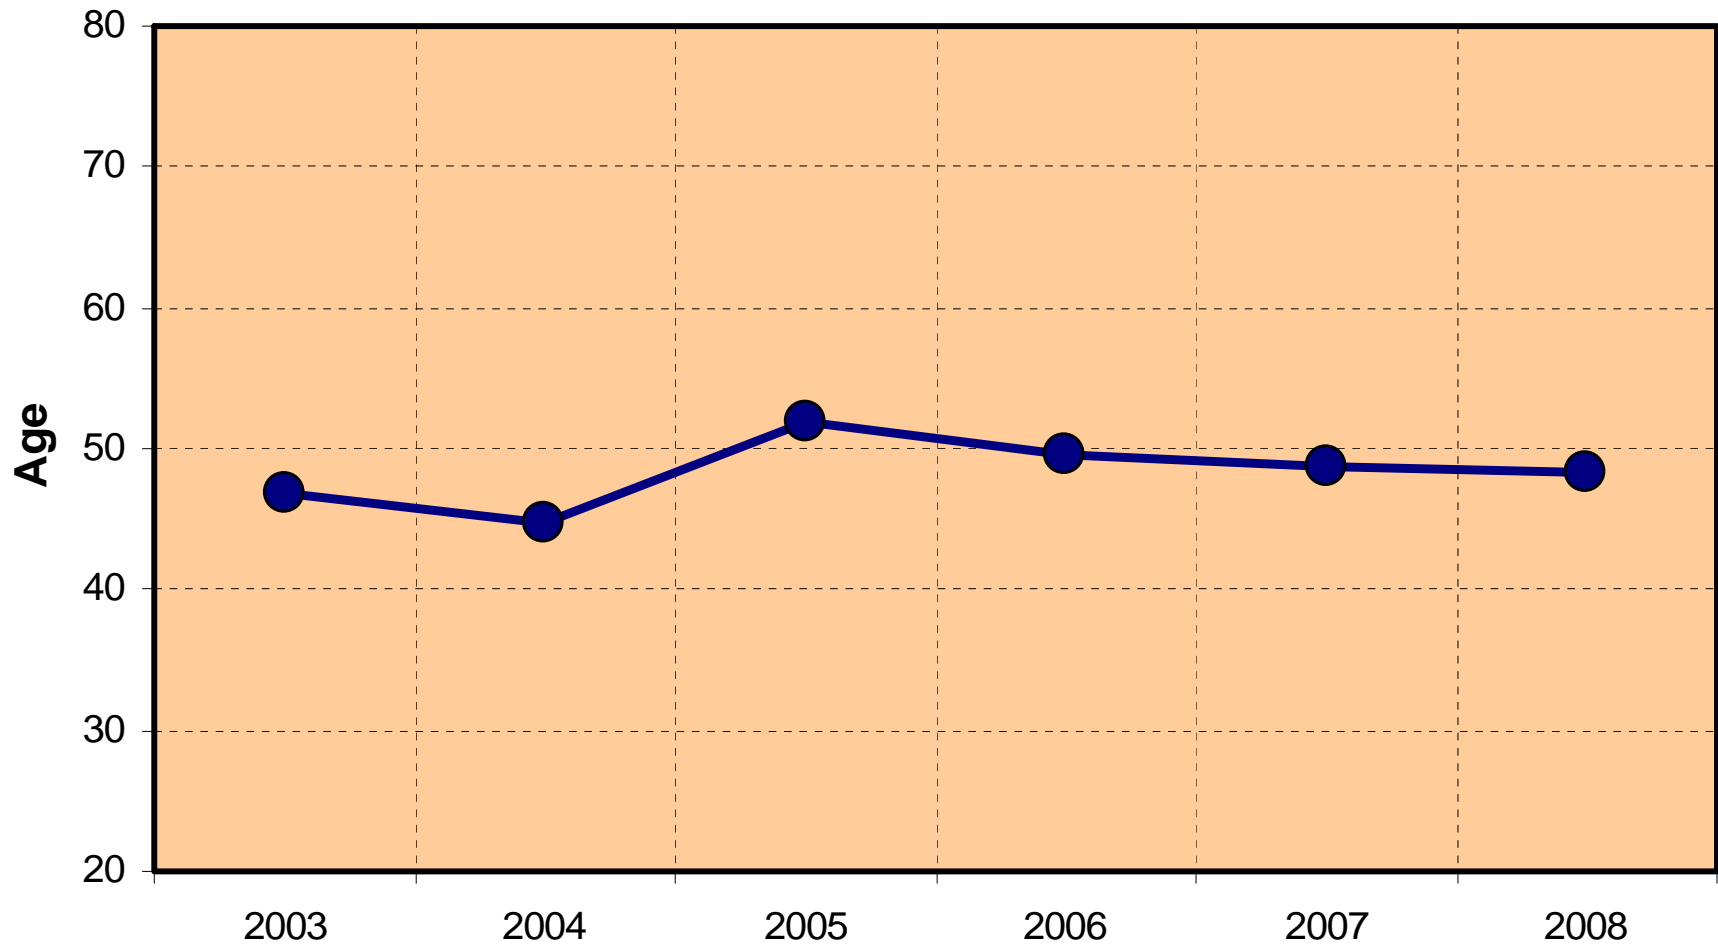

Schools Attended by Genesee Children

Source: Demographic Survey of 246 Students, April 2008

Population of Genesee

<u>Age Category</u>	<u>Surveyed</u>	<u>Pct.</u>	<u>Projected</u>	<u>Average Age</u>
Adults, Age 20+	1,400	78%	1,646	56
Children, Age 0-19	387	22%	455	11
	-----	-----	-----	-----
Total	1,787	100%	2,101	46

Percent of Adults Age 50 and Above = 71%

Household Information

Home Ownership in Genesee

Source: Demographic Survey of 712 Homes, April 2008

When People Moved to Genesee

Source: Demographic Survey of 629 Homes, April 2008

Average Age of Homebuyers in Genesee

Source: Demographic Survey of 304 Adults in 167 Homes, April 2008

Prior Residence

Source: Demographic Survey of 621 Homes, April 2008

Prior Residence

Source: Demographic Survey of 621 Homes, April 2008