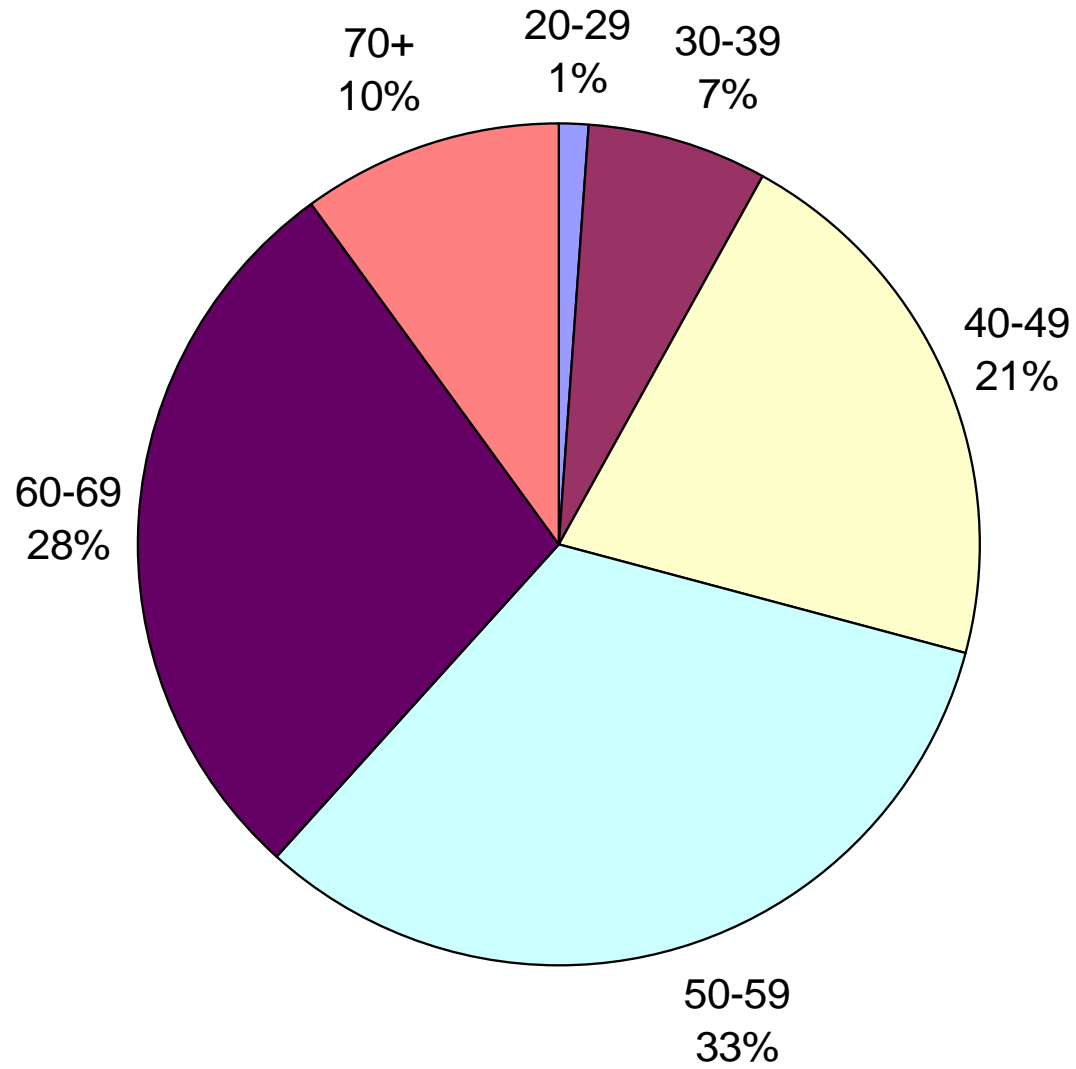

Data Compiler: Bim Stanton

Survey Response

- Total Number of Properties* = 891
- Homes Responded to Survey = 758
- Percent Response to Survey = 85%

* Includes The Preserve

Demographic Survey Response

Source: Demographic Survey of 891 Properties, April 2008

No Response
15%

Responded
85%

Population Information

Adults and Children in Genesee

Source: Demographic Survey of 1,787 Residents, April 2008

Age Distribution in Genesee

Source: Demographic Survey of 1,787 Residents, April 2008

Age Distribution in Genesee

Source: Demographic Survey of 1,787 Residents, April 2008

Age Distribution of Adults in Genesee

Source: Demographic Survey of 1,400 Adults, April 2008

Age Distribution of Adults in Genesee

Source: Demographic Survey of 1,400 Adults, April 2008

Age Distribution of Children in Genesee

Source: Demographic Survey of 387 Children, April 2008

Age Distribution of Children in Genesee

Source: Demographic Survey of 387 Children, April 2008