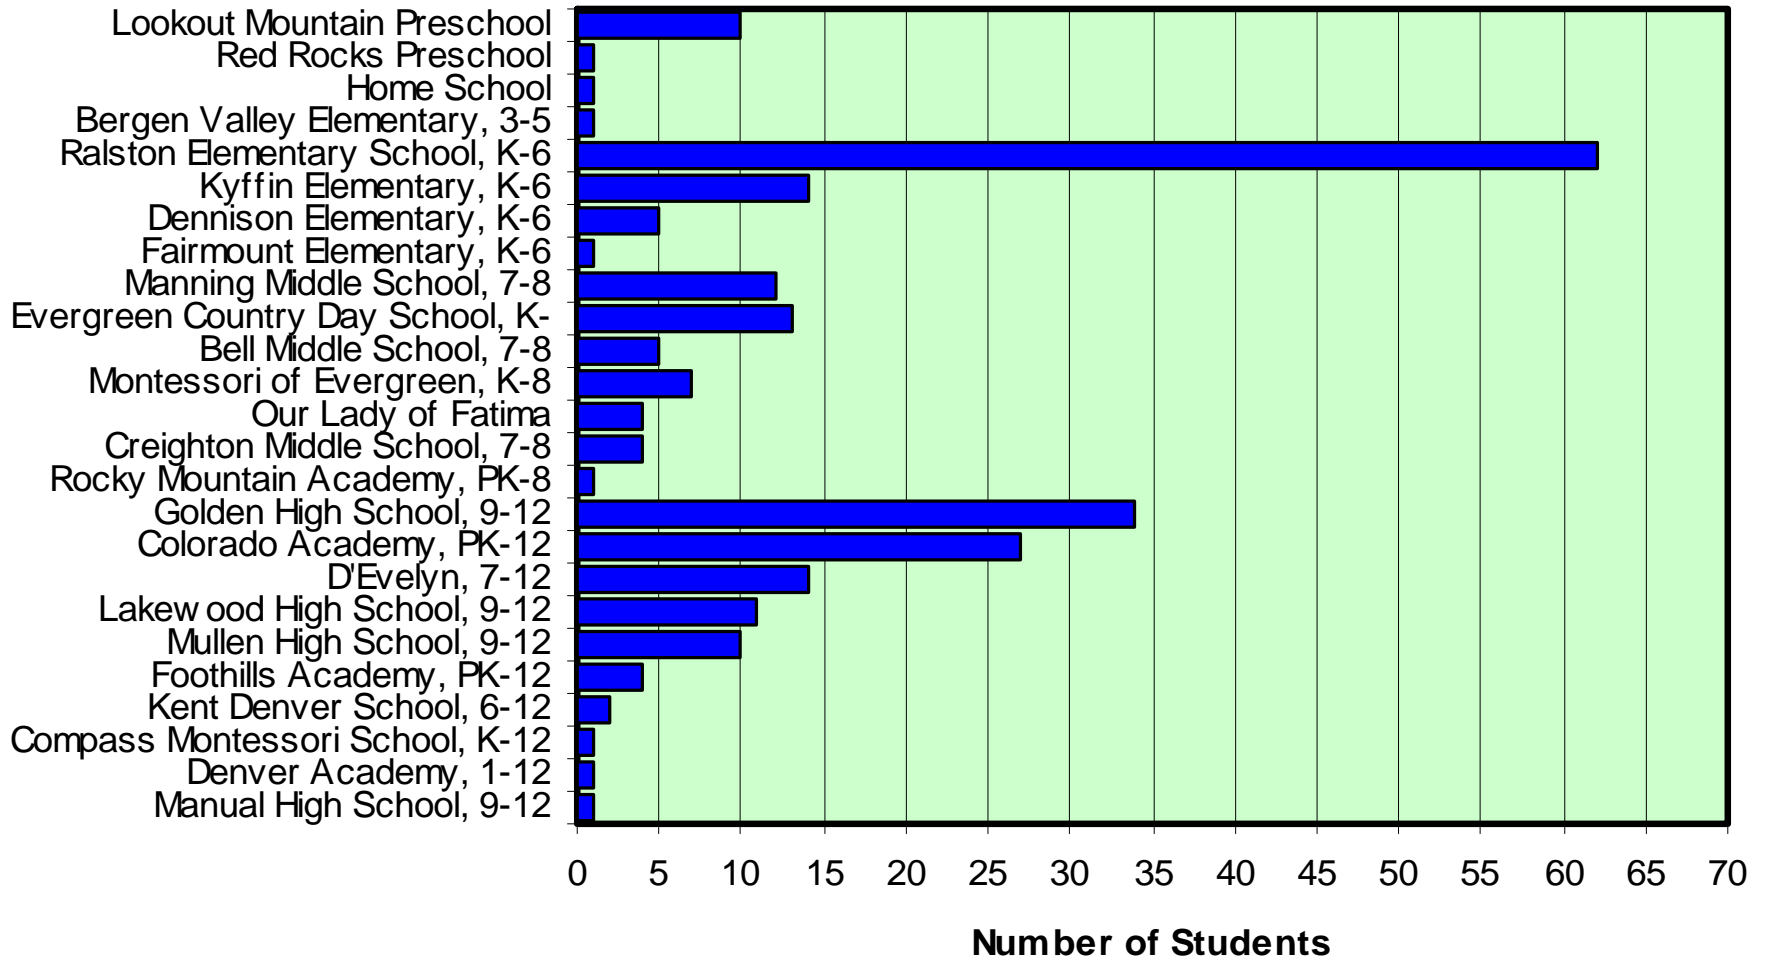

Schools Attended by Genesee Children

Source: Demographic Survey of 246 Students, April 2008