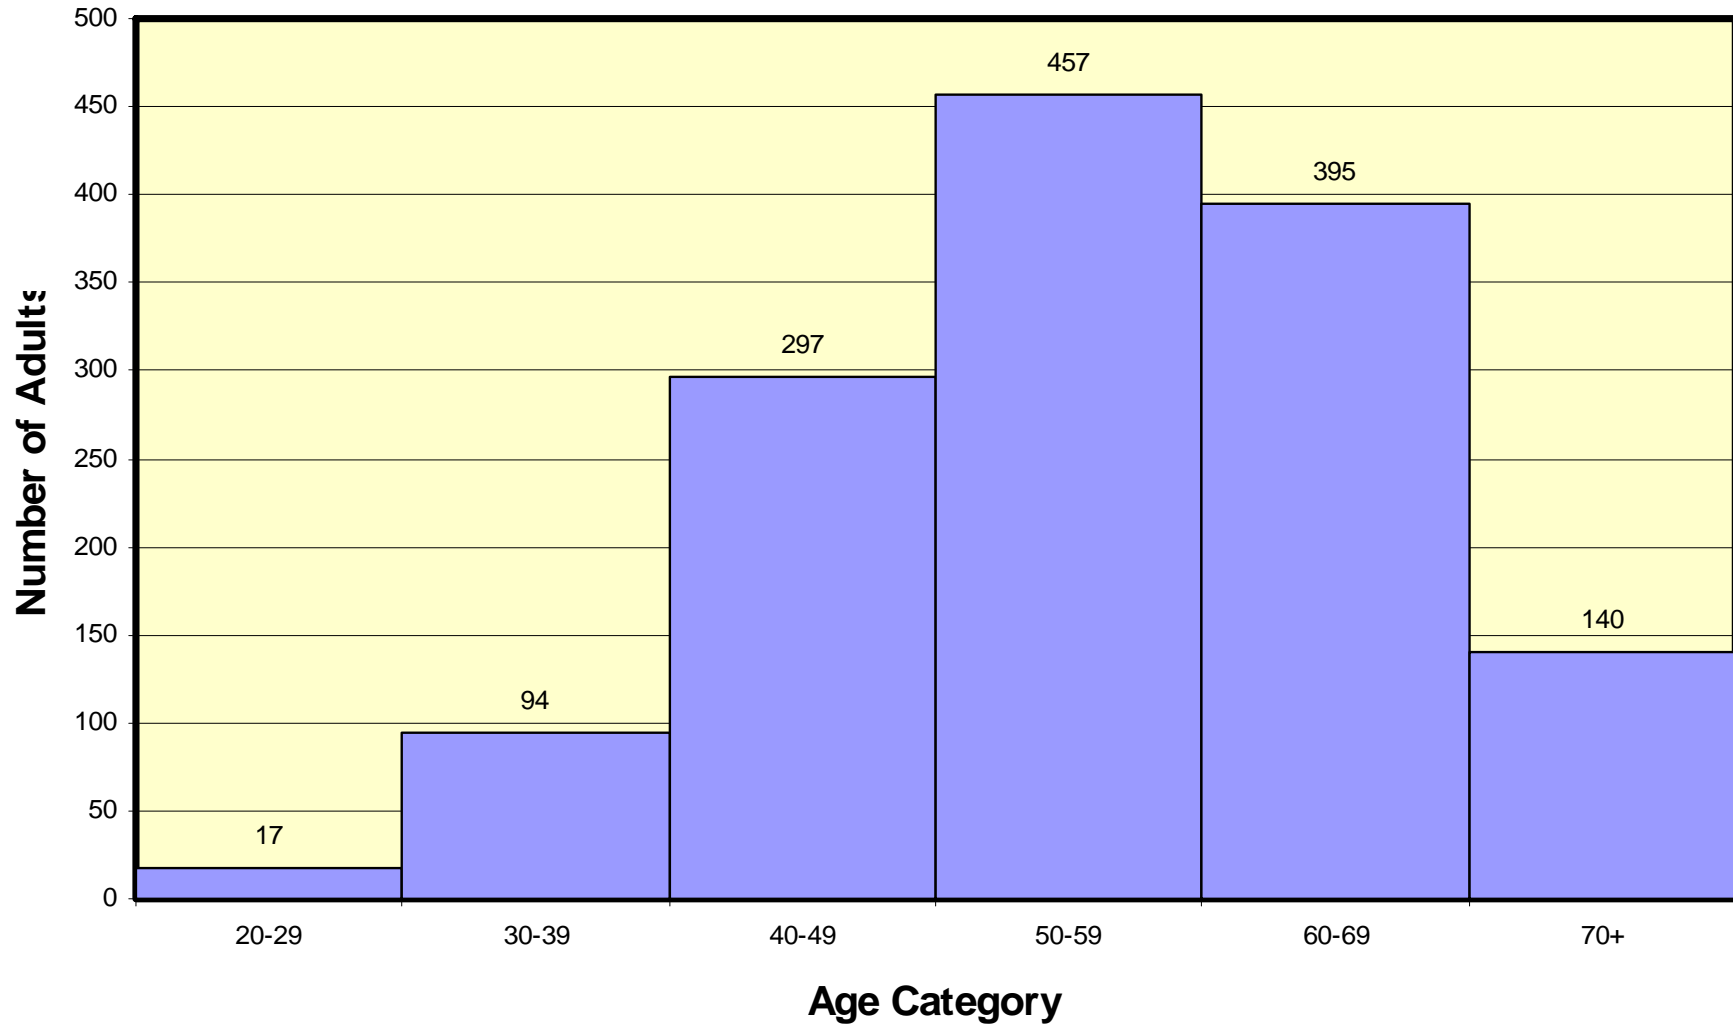

Data Compiler: Bim Stanton

Survey Response

- Total Number of Properties* = 891
- Homes Responded to Survey = 758
- Percent Response to Survey = 85%

* Includes The Preserve

Demographic Survey Response

Source: Demographic Survey of 891 Properties, April 2008

No Response
15%

Responded
85%

Population Information

Adults and Children in Genesee

Source: Demographic Survey of 1,787 Residents, April 2008

Age Distribution in Genesee

Source: Demographic Survey of 1,787 Residents, April 2008

Age Distribution in Genesee

Source: Demographic Survey of 1,787 Residents, April 2008

Age Distribution of Adults in Genesee

Source: Demographic Survey of 1,400 Adults, April 2008

Age Distribution of Adults in Genesee